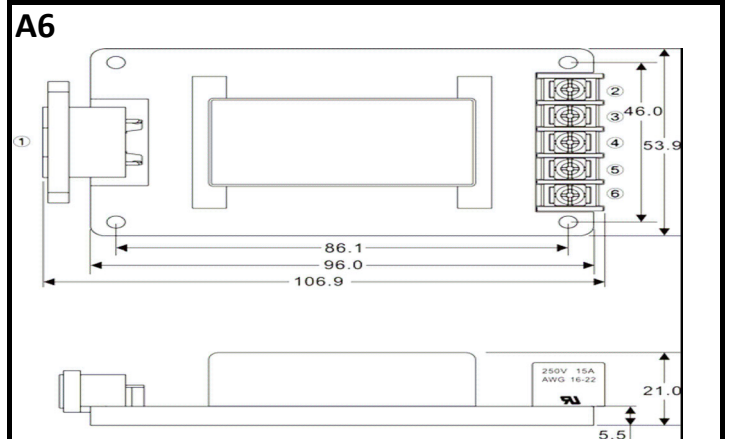

MPD Adapter Plates

Phoenix Input Connector / Phoenix Output Connector

Accepts: I1501RW, I2000RW, C2000RW, C2000RU, C4000RW, C4000LRW, F3000RW, F3000RU, F4000RW & MPM-40S,-40D,-40T.

Terminal Block Input Connector / Terminal Block Output Connector

Accepts: I1501RW, I2000RW, C2000RW, C2000RU, C4000RW, C4000LRW, F3000RW, F3000RU, F4000RW & MPM-40S,-40D,-40T.

IEC-320-C8 Input Connector / Phoenix Output Connector

Accepts: MPM-40S,-40D,-40T.

IEC-320-C8 Input Connector / Terminal Block Output Connector

Accepts: MPM-40S,-40D,-40T.

IEC-320-C14 Input Connector / Phoenix Output Connector

Accepts: MPM-40S,-40D,-40T.

IEC-320-C14 Input Connector / Terminal Block Output Connector

Accepts: MPM-40S,-40D,-40T.