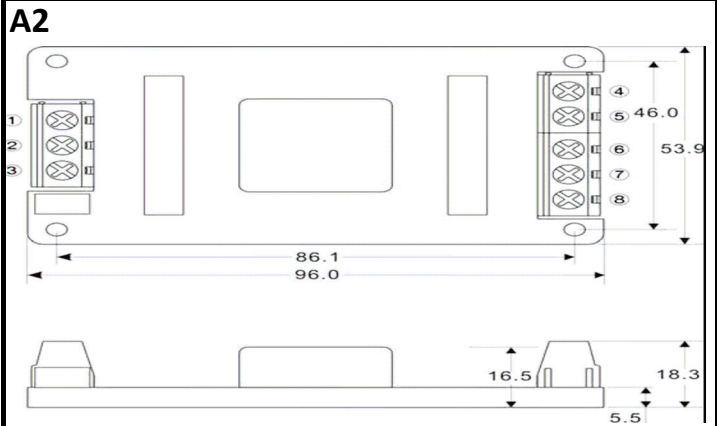

MPD Adapter Plates

Phoenix Input Connector / Phoenix Output Connector

Accepts: I1501RW, I2000RW, C2000RW, C2000RU, C4000RW, C4000LRW, F3000RW, F3000RU, F4000RW & MPM-40S,-40D,-40T.

Terminal Block Input Connector / Terminal Block Output Connector

Accepts: I1501RW, I2000RW, C2000RW, C2000RU, C4000RW, C4000LRW, F3000RW, F3000RU, F4000RW & MPM-40S,-40D,-40T.

IEC-320-C8 Input Connector / Phoenix Output Connector

Accepts: MPM-40S,-40D,-40T.

IEC-320-C8 Input Connector / Terminal Block Output Connector