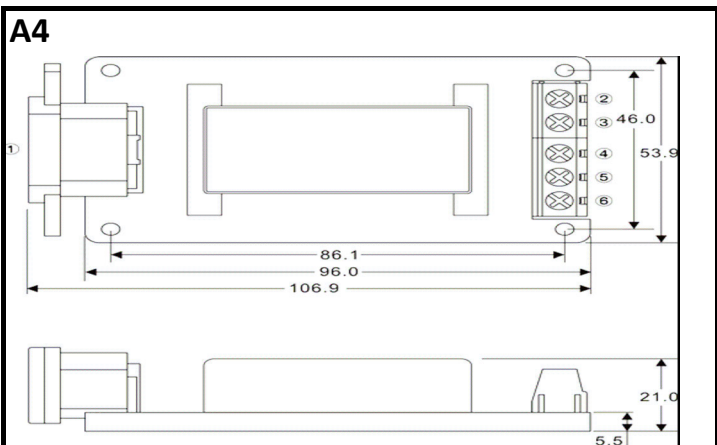

Accepts: I1501RW, I2000RW, C2000RW, C2000RU, C4000RW, C4000LRW, F3000RW, F3000RU, F4000RW & MPM-40S,-40D,-40T.

IEC-320-C8 Input Connector / Phoenix Output Connector

Accepts: MPM-40S,-40D,-40T.

IEC-320-C8 Input Connector / Terminal Block Output Connector

Accepts: MPM-40S,-40D,-40T.

IEC-320-C14 Input Connector / Phoenix Output Connector

Accepts: MPM-40S,-40D,-40T.

IEC-320-C14 Input Connector / Terminal Block Output Connector

Accepts: MPM-40S,-40D,-40T.