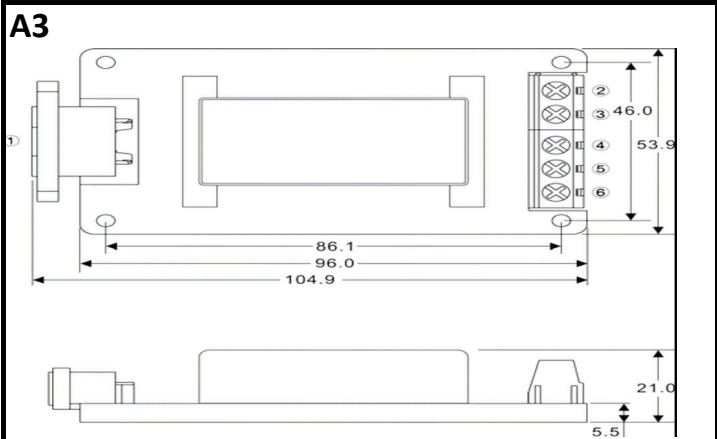

MPD Adapter Plates

Phoenix Input Connector / Phoenix Output Connector

Accepts: I1501RW, I2000RW, C2000RW, C2000RU, C4000RW, C4000LRW, F3000RW, F3000RU, F4000RW & MPM-40S,-40D,-40T.

Terminal Block Input Connector / Terminal Block Output Connector

Accepts: I1501RW, I2000RW, C2000RW, C2000RU, C4000RW, C4000LRW, F3000RW, F3000RU, F4000RW & MPM-40S,-40D,-40T.

IEC-320-C8 Input Connector / Phoenix Output Connector

Accepts: MPM-40S,-40D,-40T.

IEC-320-C8 Input Connector / Terminal Block Output Connector

Accepts: MPM-40S,-40D,-40T.

IEC-320-C14 Input Connector / Phoenix Output Connector

Accepts: MPM-40S,-40D,-40T.

IEC-320-C14 Input Connector / Terminal Block Output Connector

Accepts: MPM-40S,-40D,-40T.