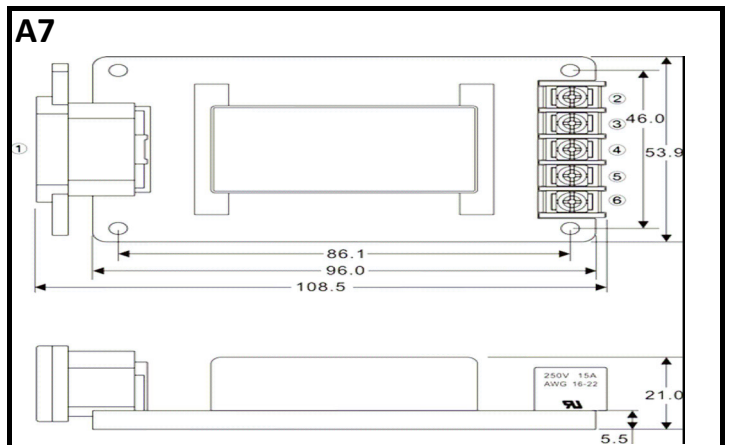

Accepts: I1501RW, I2000RW, C2000RW, C2000RU, C4000RW, C4000LRW, F3000RW, F3000RU, F4000RW & MPM-40S,-40D,-40T.

IEC-320-C8 Input Connector / Phoenix Output Connector

Accepts: MPM-40S,-40D,-40T.

IEC-320-C8 Input Connector / Terminal Block Output Connector

Accepts: MPM-40S,-40D,-40T.

IEC-320-C14 Input Connector / Phoenix Output Connector

Accepts: MPM-40S,-40D,-40T.

IEC-320-C14 Input Connector / Terminal Block Output Connector

Accepts: MPM-40S,-40D,-40T.