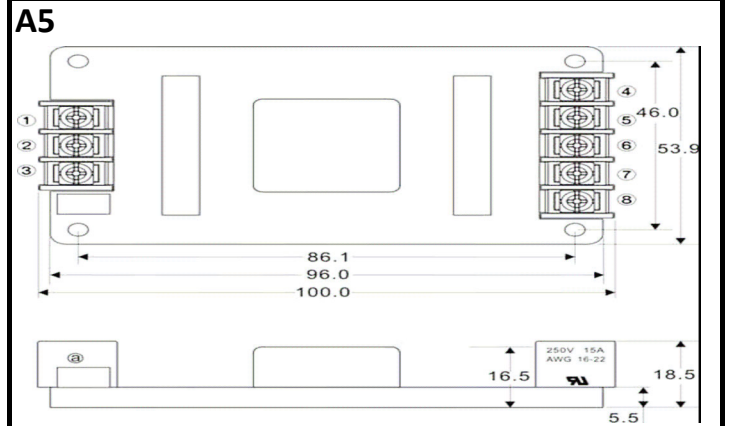

MPD Adapter Plates

Phoenix Input Connector / Phoenix Output Connector

Accepts: I1501RW, I2000RW, C2000RW, C2000RU, C4000RW, C4000LRW, F3000RW, F3000RU, F4000RW & MPM-40S,-40D,-40T.

Terminal Block Input Connector / Terminal Block Output Connector

Accepts: I1501RW, I2000RW, C2000RW, C2000RU, C4000RW, C4000LRW, F3000RW, F3000RU, F4000RW & MPM-40S,-40D,-40T.

IEC-320-C8 Input Connector / Phoenix Output Connector

Accepts: MPM-40S,-40D,-40T.

IEC-320-C8 Input Connector / Terminal Block Output Connector

Accepts: MPM-40S,-40D,-40T.

IEC-320-C14 Input Connector / Phoenix Output Connector

Accepts: MPM-40S,-40D,-40T.

IEC-320-C14 Input Connector / Terminal Block Output Connector

Accepts: MPM-40S,-40D,-40T.